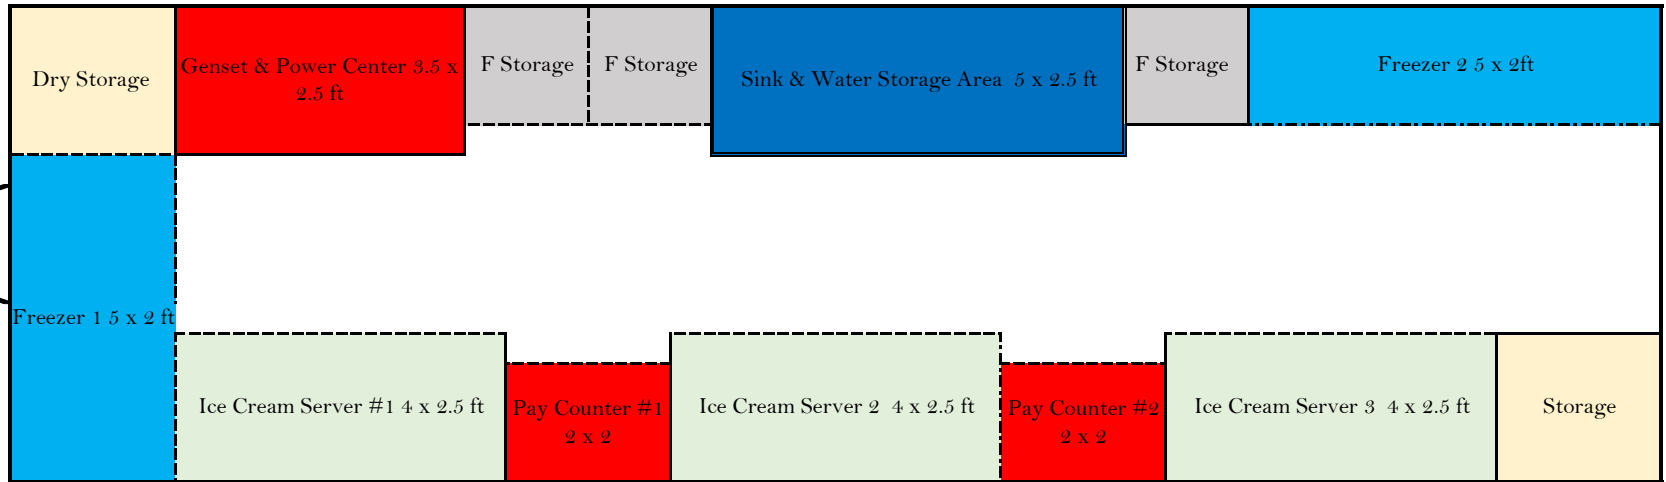

Triplal lay out

Each square is 6 x 6 inches.

T
r
i
p
l
e
r
h

My freezer is 24 x 28 x 31 high
Ice cream pail 9 x 10
Genset is 24 x 28